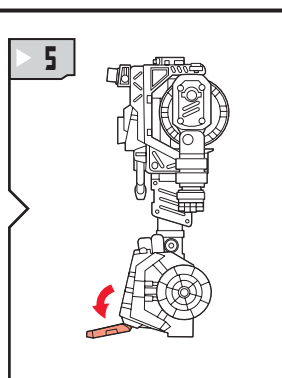

CHANGING TO ROBOT

REVERSE ORDER OF INSTRUCTIONS TO CONVERT BACK INTO VEHICLE.